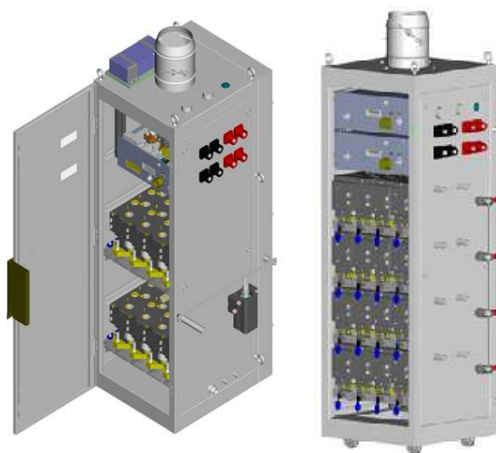

250/500 kW battery system

Compact energy storage for laser systems

scalable energy storage system is designed to power high pulse power applications requiring very fast discharge from the battery system

250 kW energy storage system is based on 8 modules of 12 very high power Li-ion cells. The 250 kW system is a building block for high power 500 kW, 750 kW and up systems with independent 250 kW outputs. Ideal for use in applications that require very high pulse power such as directed energy applications.

supplies complete energy storage systems customized as needed to meet customer specifications.

Benefits

- Utilizes a modified "off the shelf" NEMA 12-rack
- Very high power
- Flexible for 250 kW or 500 kW system
- Compact design
- Low life cycle costs
- Long life
  - 1,000 cycles at 100% DoD
  - 30,000 cycles at 25% DoD
- Reliable and safe

Key features

- Safety interlocks
- Stand-alone PC/GUI
- Liquid-to-air heat exchanger
- Optional CO2 based fire suppression
- Auxillary charger enclosure

Typical applications

- Directed energy
- Laser weapons
- Defense
- High pulse power applications

250 kW battery

500 kW battery

Electrical characteristics	250 kW building block system
Nominal voltage at 50% SOC	345 V
Charge limit	394 V
Discharge limit	260 V
Power	250 kW
Energy	8,000 Wh
Mechanical characteristics	250 kW / 500 kW
Weight	500 lbs / 800 lbs
Volume	19 cu ft

Архангельск (8182)63-90-72
Астана (7172)727-132
Астрахань (8512)99-46-04
Барнаул (3852)73-04-60
Белгород (4722)40-23-64
Брянск (4832)59-03-52
Владивосток (423)249-28-31
Волгоград (844)278-03-48
Вологда (8172)26-41-59
Воронеж (473)204-51-73
Екатеринбург (343)384-55-89
Иваново (4932)77-34-06

Ижевск (3412)26-03-58
Иркутск (395)279-98-46
Казань (843)206-01-48
Калининград (4012)72-03-81
Калуга (4842)92-23-67
Кемерово (3842)65-04-62
Киров (8332)68-02-04
Краснодар (861)203-40-90
Красноярск (391)204-63-61
Курск (4712)77-13-04
Липецк (4742)52-20-81
Киргизия (996)312-96-26-47

Магнитогорск (3519)55-03-13
Москва (495)268-04-70
Мурманск (8152)59-64-93
Набережные Челны (8552)20-53-41
Нижний Новгород (831)429-08-12
Новокузнецк (3843)20-46-81
Новосибирск (383)227-86-73
Омск (3812)21-46-40
Орел (4862)44-53-42
Оренбург (3532)37-68-04
Пенза (8412)22-31-16
Россия (495)268-04-70

Пермь (342)205-81-47
Ростов-на-Дону (863)308-18-15
Рязань (4912)46-61-64
Самара (846)206-03-16
Санкт-Петербург (812)309-46-40
Саратов (845)249-38-78
Севастополь (8692)22-31-93
Симферополь (3652)67-13-56
Смоленск (4812)29-41-54
Сочи (862)225-72-31
Ставрополь (8652)20-65-13
Казахстан (772)734-952-31

Сургут (3462)77-98-35
Тверь (4822)63-31-35
Томск (3822)98-41-53
Тула (4872)74-02-29
Тюмень (3452)66-21-18
Ульяновск (8422)24-23-59
Уфа (347)229-48-12
Хабаровск (4212)92-98-04
Челябинск (351)202-03-61
Череповец (8202)49-02-64
Ярославль (4852)69-52-93